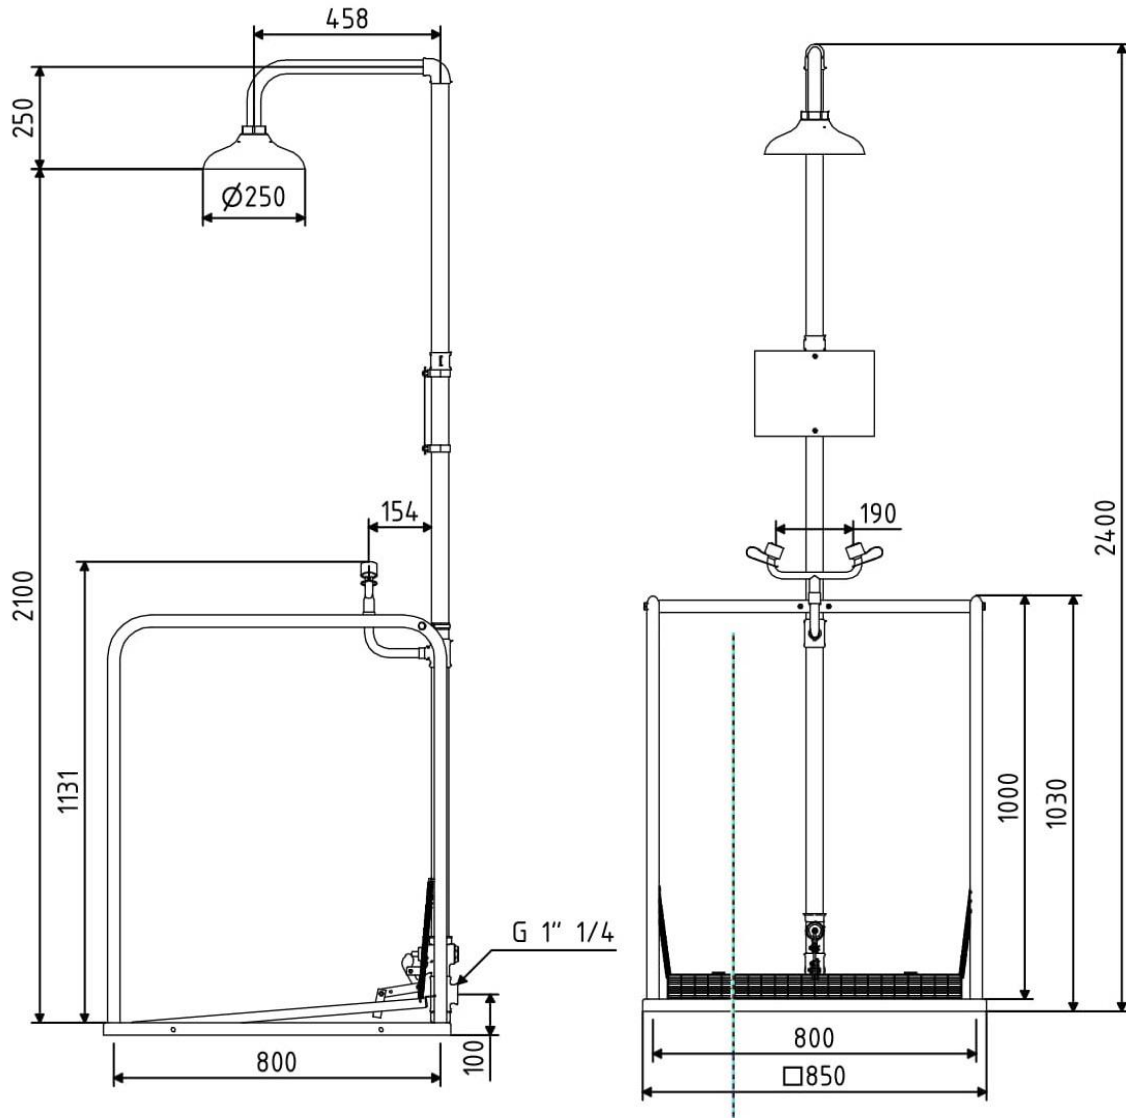

ARBOLES UK LTD

LABORATORY TAPS, SAFETY SHOWERS AND EYE WASHES

ARBOLES UK LTD

Unit 56 • Flexspace Business Centre • Manchester Road • Bolton • BL3 2NZ

T: 0044 (0)1204 388814 F: 0044 (0)1204 388813

sales@arboles.co.uk www.arboles.co.uk